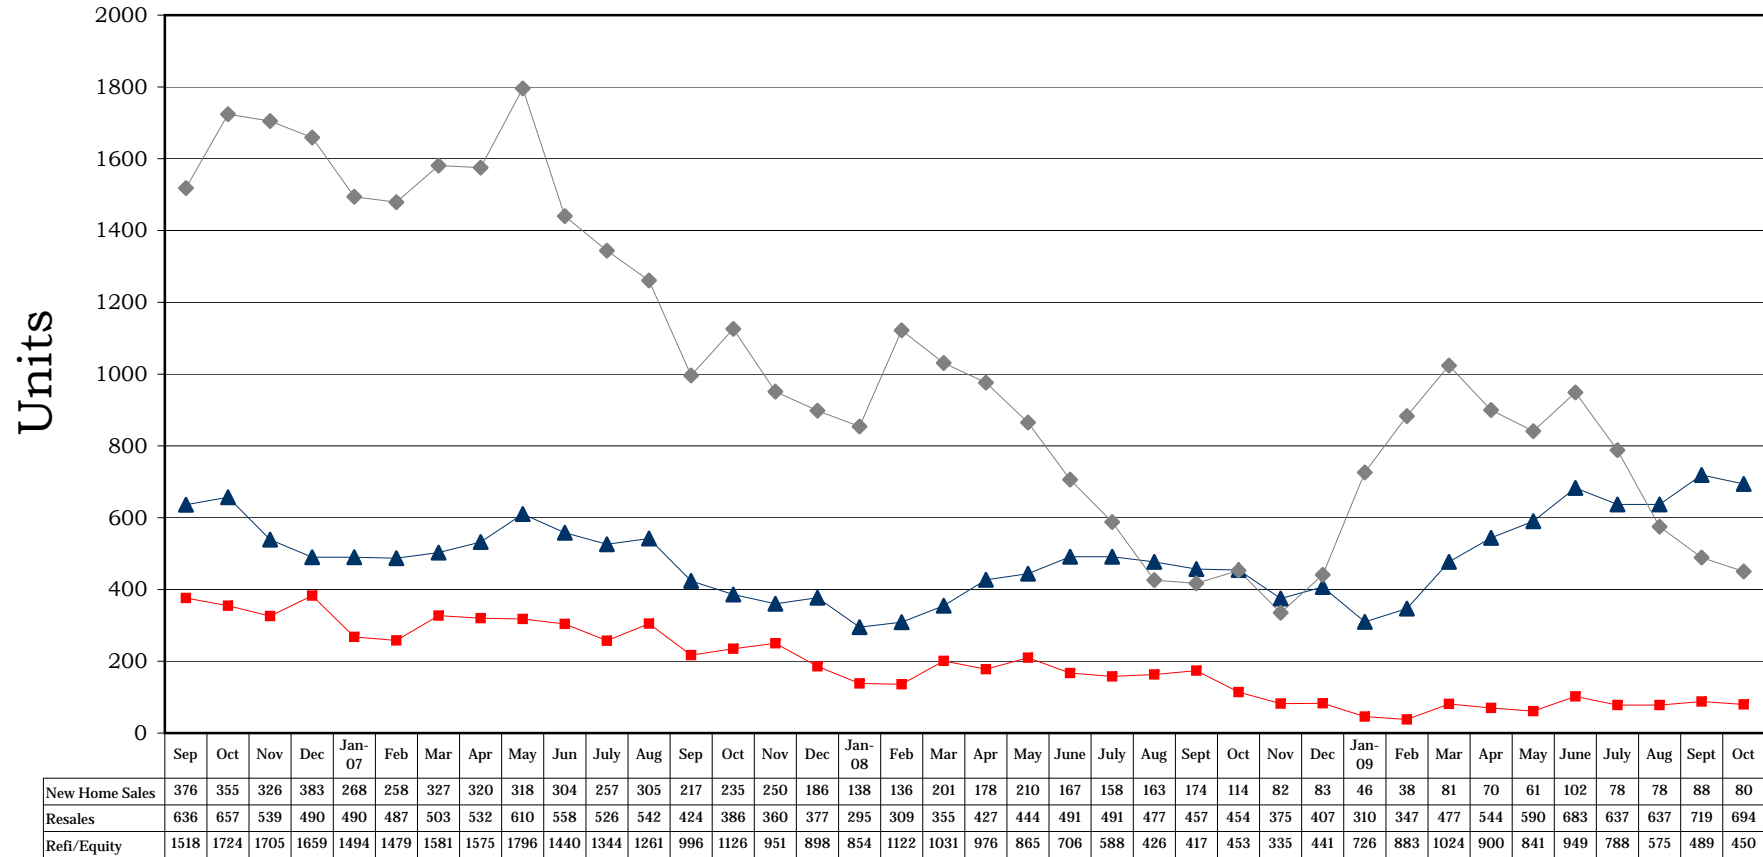

Washoe County Insured Recording Statistics September 2006 - October 2009 Resale/New Home/Refinance Trend

*Source: Dataquik Information Systems. Ticor does not guarantee the accuracy of this data. This is for informational purposes only and is intended to view the general market trend in Washoe County.